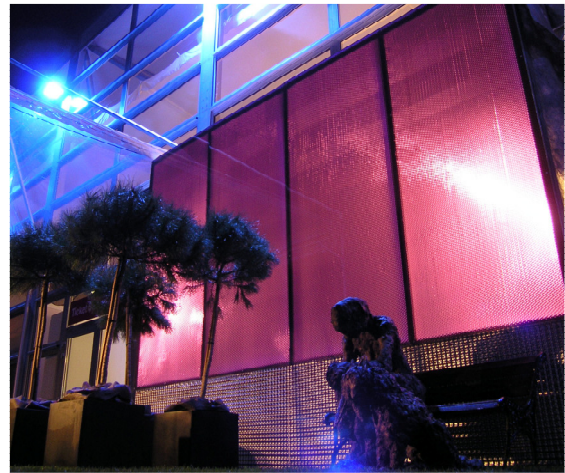

AFFORDABLE ART FAIR 2007 SCULPTURE GARDEN BATTERSEA PARK

***'Falling in love at the Garden Party'***

Green Graphite has been commissioned once again to create a visual delight exploring the concept of 'The Garden Party'. This year's sculpture garden focuses on cosy corners and entertaining, inviting the use of the garden, terrace or balcony as an integral part of the living space whatever the season.

Intimate spaces within the garden have been created to retreat for quiet contemplation or more open areas for picnic blanket parties, touching distance from the sculpture where they become part of the conversation.

Luscious lawn and striking foliage compliment pieces of contemporary furniture design along with cutting edge technology, highlighting our use of outdoor space and enjoyment of art within it.