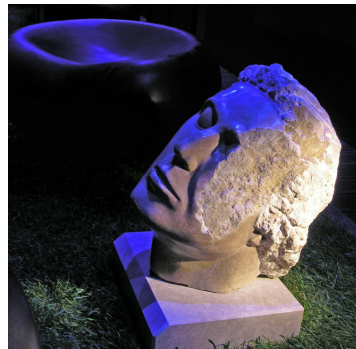

AFFORDABLE ART FAIR 2007 SCULPTURE GARDEN BATTERSEA PARK

***'Falling in love at the Garden Party'***

Green Graphite has been commissioned once again to create a visual delight exploring the concept of 'The Garden Party'. This year's sculpture garden focuses on cosy corners and entertaining, inviting the use of the garden, terrace or balcony as an integral part of the living space whatever the season.

Intimate spaces within the garden have been created to retreat for quiet contemplation or more open areas for picnic blanket parties, touching distance from the sculpture where they become part of the conversation.

Luscious lawn and striking foliage compliment pieces of contemporary furniture design along with cutting edge technology, highlighting our use of outdoor space and enjoyment of art within it.